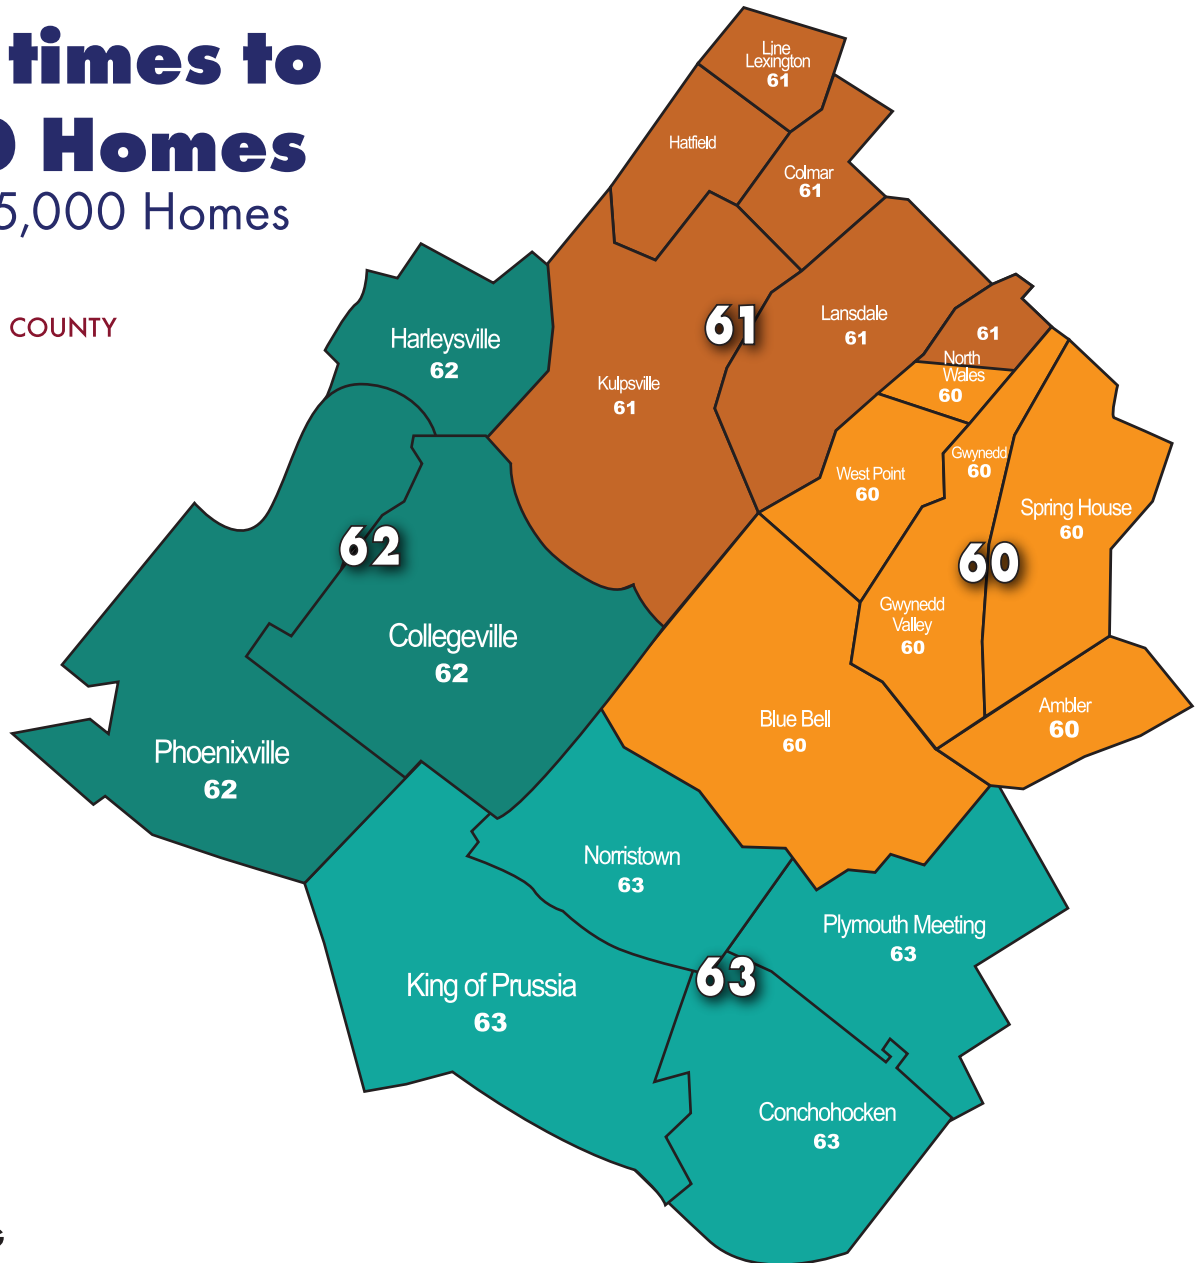

Direct Advantage

directadvantagemail.com Magazine

**Mails 10 times to
100,000 Homes**
Each Zone is 25,000 Homes

MONTGOMERY COUNTY
100,000 TOTAL HOMES

ZONE 60

- 19002 AMBLER
- 19422 BLUE BELL
- 19436 GWYNEDD
- 19437 GWYNEDD VALLEY
- 19454 NORTH WALES
- 19477 SPRING HOUSE
- 19486 WEST POINT

ZONE 61

- 18915 COLMAR
- 18932 LINE LEXINGTON
- 19440 HATFIELD
- 19443 KULPSVILLE
- 19446 LANSDALE
- 19454 NORTH WALES

ZONE 62

- 19426 COLLEGEVILLE
- 19438 HARLEYSVILLE
- 19460 PHOENIXVILLE

ZONE 63

- 19401 NORRISTOWN
- 19403 NORRISTOWN
- 19406 KING OF PRUSSIA
- 19428 CONSHOHOCKEN
- 19462 PLYMOUTH MEETING