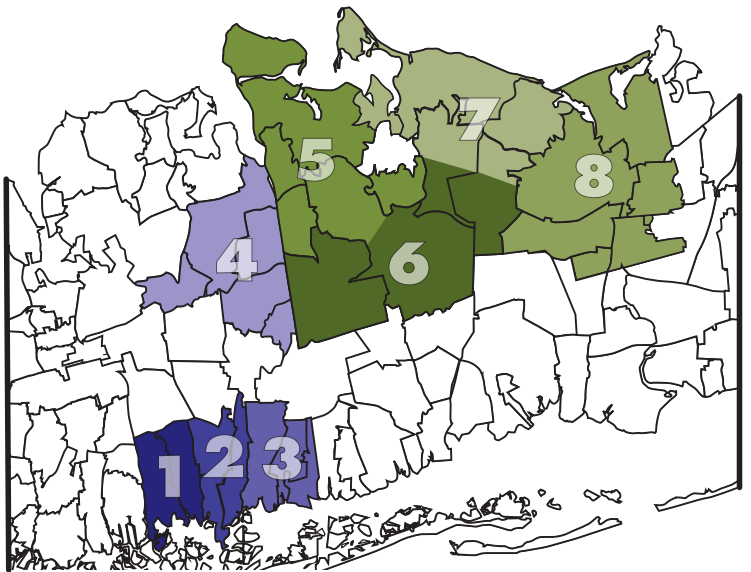

Our mailing lists are custom designed for home improvement contractors

NASSAU 100,000 HOMES

EACH ZONE IS 25,000 HOMES

- | | | | |
|--------------------------------|-------------------------------|----------------------------|---------------------------|
| Zone 1 | 11566 • 10,744 Merrick | Zone 3 | 11758 • 17,492 Massapequa |
| 11570 • 1,777 Rockville Center | 11762 • 7,508 Massapequa Park | Zone 4 | |
| 11572 • 1,570 Oceanside | | 11797 • 3,304 Woodbury | |
| 11710 • 10,909 Bellmore | | 11791 • 7,972 Syosset | |
| Zone 2 | | 11753 • 3,872 Jericho | |
| 11572 • 7,203 Oceanside | | 11803 • 8,456 Plainview | |
| 11783 • 7,222 Seaford | | 11804 • 1,396 Old Bethpage | |
| 11793 • 10,575 Wataugh | | | |

SUFFOLK 100,000 HOMES

EACH ZONE IS 25,000 HOMES

- | | | | |
|----------------------------------|------------------------------|--------------------------|-----------------------|
| Zone 5 | 11743 • 15,103 Huntington | Zone 7 | 11725 • 2,144 Commack |
| 11724 • 1,045 Cold Spring Harbor | 11768 • 7,748 Northport | 11754 • 5,862 Kings Park | |
| 11746 • 5,531 Dix Hills | 11731 • 6,981 East Northport | 11721 • 2,265 Centerport | |
| 11740 • 3,321 Greenlawn | | | |
| Zone 6 | | Zone 8 | |
| 11746 • 8,405 Dix Hills | 11780 • 4,148 St James | 11767 • 3,859 Nesconset | |
| 11747 • 7,192 Melville | 11787 • 11,411 Smithtown | 11788 • 4,366 Hauppauge | |
| 11725 • 7,148 Commack | 11755 • 1,216 Lake Grove | | |
| 11731 • 2,255 East Northport | | | |